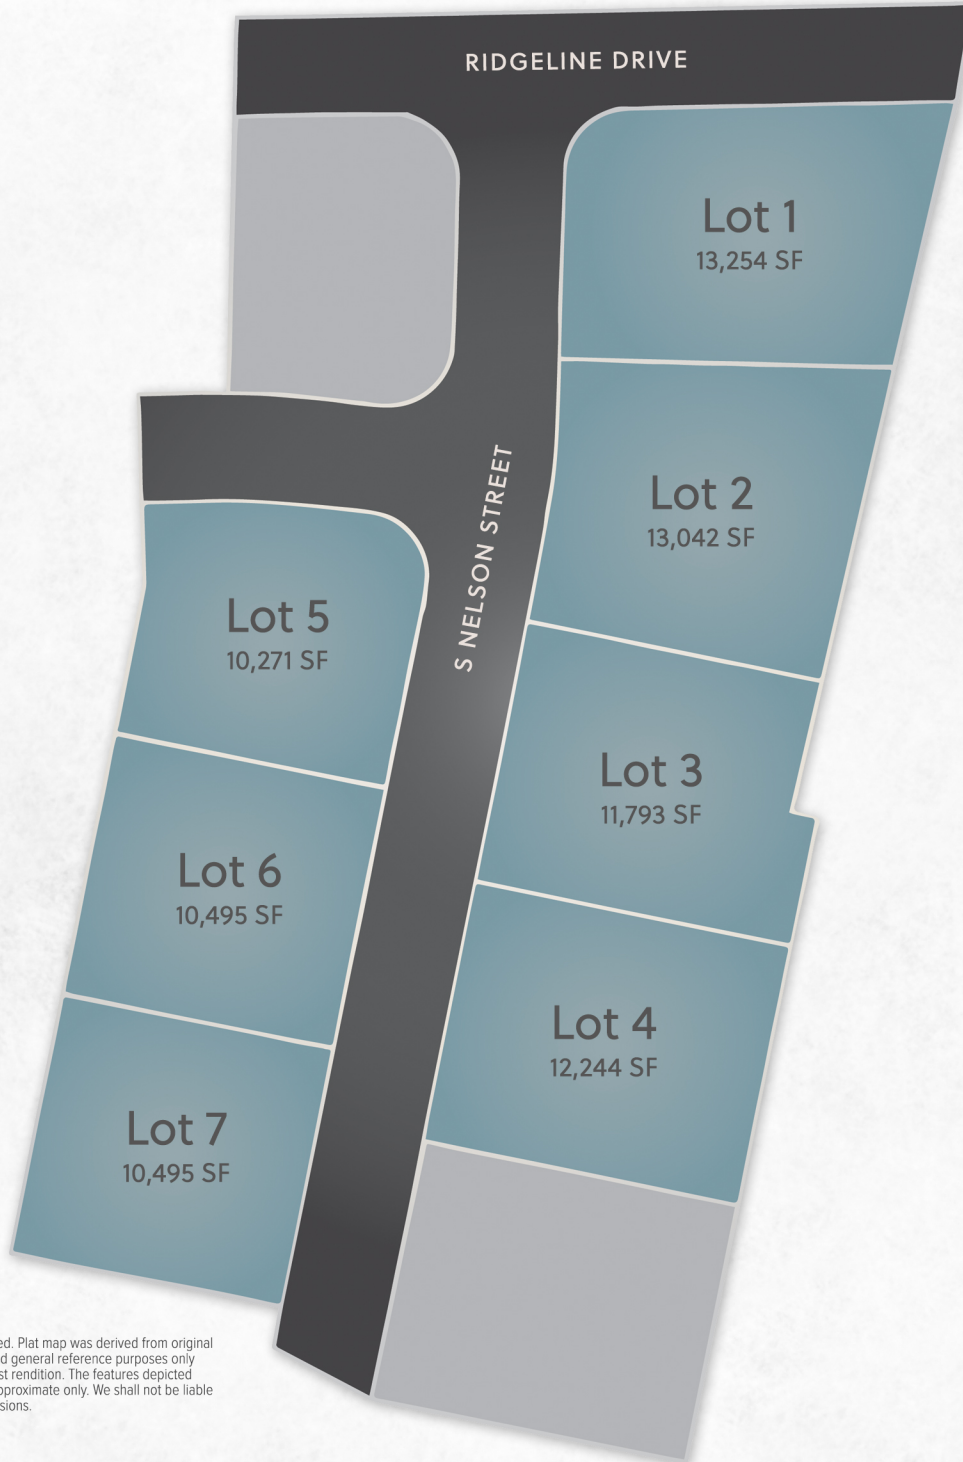

SAGE CREST

KENNEWICK, WA

PEAKE HOMES

MAP 1.19.2023