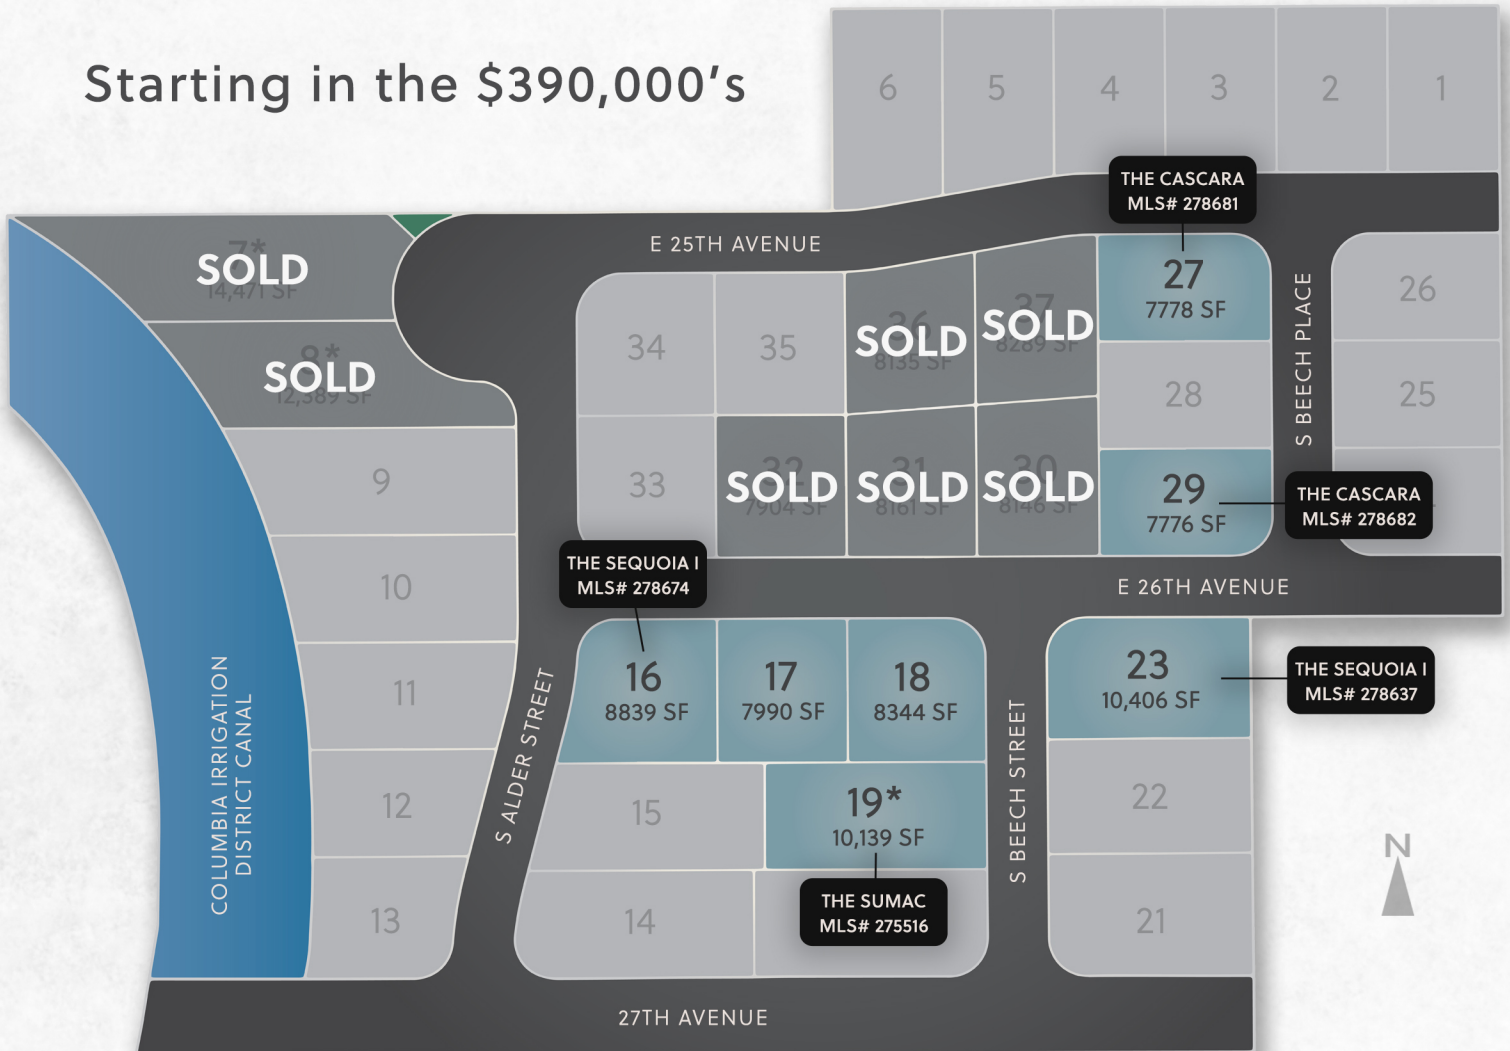

Starting in the \$390,000's

*LOT PREMIUMS: LOT 7 - \$10,000 | LOT 8 - \$7,500 | LOT 19 - \$5,000

Information deemed reliable but not guaranteed. Plat map was derived from original plat drawing. This plat map is for illustrative and general reference purposes only and is conceptual in nature. It is merely an artist rendition. The features depicted and other detailed information are assumed approximate only. We shall not be liable in any way for any inaccuracies, errors or omissions.